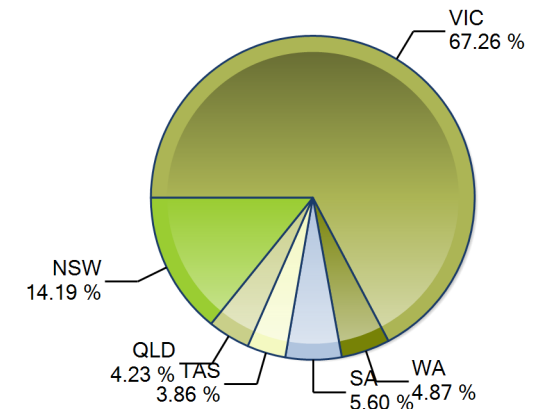

State Share of Milk Production for the month of July 2020

Note: These reports contain data based on a combination of voluntary direct reporting from processors, and data sourced from government agencies. Retrospective adjustments are possible if new or revised data is received.