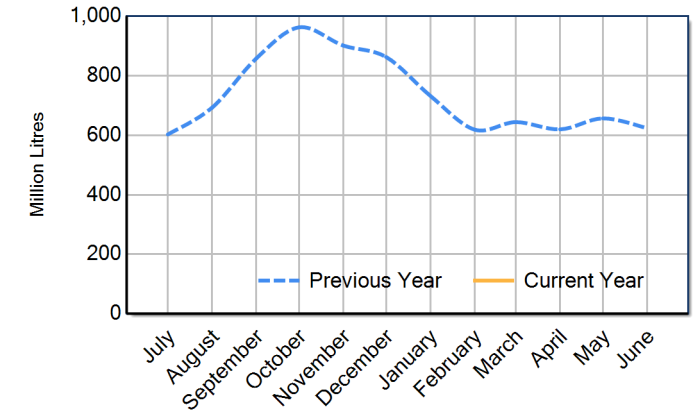

Milk production report (Litres '000s)

National

		NSW	VIC	QLD	SA	WA	TAS	Australia
Month	July-18	96,283	430,513	33,170	36,909	30,395	27,488	654,758
	July-19	86,434	401,669	28,341	33,390	29,199	23,636	602,669
	July-20	88,125	417,059	26,257	34,827	30,312	23,826	620,405
	% change	2.0%	3.8%	-7.4%	4.3%	3.8%	0.8%	2.9%
Region Share	July-19	14.3%	66.6%	4.7%	5.5%	4.8%	3.9%	100.0%
	July-20	14.2%	67.2%	4.2%	5.6%	4.9%	3.8%	100.0%
Year To Date		NSW	VIC	QLD	SA	WA	TAS	Australia
	2018/2019	96,283	430,513	33,170	36,909	30,395	27,488	654,758
	2019/2020	86,434	401,669	28,341	33,390	29,199	23,636	602,669
	2020/2021	88,125	417,059	26,257	34,827	30,312	23,826	620,405
% change	2.0%	3.8%	-7.4%	4.3%	3.8%	0.8%	2.9%	
Region Share	2019/2020	14.3%	66.6%	4.7%	5.5%	4.8%	3.9%	100.0%
	2020/2021	14.2%	67.2%	4.2%	5.6%	4.9%	3.8%	100.0%
Total		NSW	VIC	QLD	SA	WA	TAS	Australia
	2019/2020	1,043,777	5,618,734	311,003	487,948	364,300	949,988	8,775,751
	Region Share	11.9%	64.0%	3.5%	5.6%	4.2%	10.8%	100.0%

Australian Milk Production - National Total 2019/2020 & 2020/2021

Average Milkfat & Protein (%)

		NSW	VIC	QLD	SA	WA	TAS	Australia
Milkfat	July-18	3.90%	3.99%	4.10%	3.80%	3.78%	4.35%	3.98%
	July-19	3.99%	4.01%	4.06%	3.76%	3.78%	4.48%	4.01%
	July-20	4.00%	4.14%	4.08%	3.87%	3.82%	4.48%	4.10%
	% change 20/21	0.2%	3.1%	0.3%	2.9%	1.1%	-0.1%	2.3%
Protein	July-18	3.35%	3.42%	3.30%	3.31%	3.28%	3.51%	3.39%
	July-19	3.36%	3.43%	3.31%	3.30%	3.25%	3.50%	3.40%
	July-20	3.39%	3.46%	3.38%	3.35%	3.32%	3.50%	3.44%
% change 20/21	1.0%	0.8%	2.0%	1.6%	2.1%	0.1%	1.0%